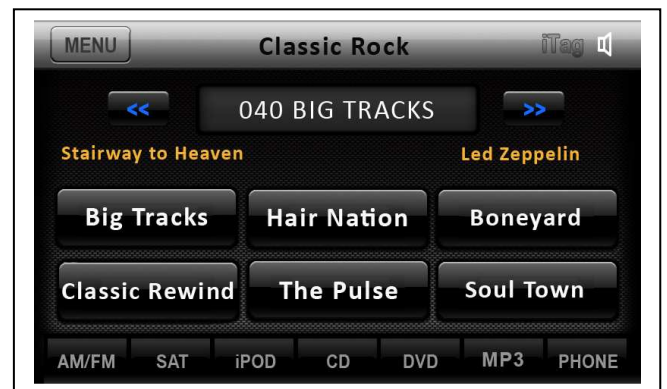

New SUPER SYSTEM Screen Graphics

AM-FM TUNER

IPOD CONTROLS

BLUETOOTH CONTROLS

SAT RADIO TUNER

6-DISC VIRTUAL CD CHANGER

MAIN MENU

SUPER SYSTEM FEATURES:

- ▶ HI-DEF LCD DISPLAY (4X PIXELS)
- ▶ BLUETOOTH W/ 3 MIC GAIN ADJUSTMENTS
- ▶ VIRTUAL 6-DISC CD CHANGER
- ▶ QUICK COMMAND SCREEN BUTTONS
- ▶ NEW NAVI MAP SET W/ 11 MILLION POI, 5 LANGUAGES (English, Spanish, Chinese, Japanese, Korean)
- ▶ AM-FM TUNER W/ NEW CIRCUITRY & SENSITIVITY
- ▶ "MADE FOR IPOD" INTERFACE
- ▶ HIGH SPEED NAVIGATION PROCESSOR
- ▶ HIGH SPEED SYSTEM PROCESSOR