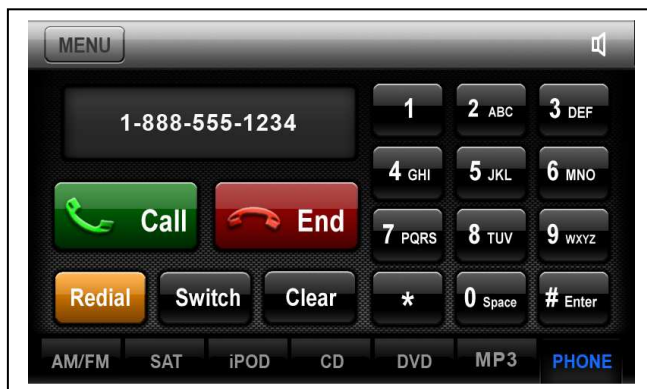

New SUPER SYSTEM Screen Graphics

AM-FM TUNER

IPOD CONTROLS

BLUETOOTH CONTROLS

SAT RADIO TUNER

6-DISC VIRTUAL CD CHANGER

MAIN MENU

SUPER SYSTEM FEATURES:

- ▶ HI-DEF LCD DISPLAY (4X PIXELS)
- ▶ BLUETOOTH W/ 3 MIC GAIN ADJUSTMENTS
- ▶ VIRTUAL 6-DISC CD CHANGER
- ▶ QUICK COMMAND SCREEN BUTTONS
- ▶ NEW NAVI MAP SET W/ 11 MILLION POI, 5 LANGUAGES (English, Spanish, Chinese, Japanese, Korean)
- ▶ AM-FM TUNER W/ NEW CIRCUITRY & SENSITIVITY
- ▶ "MADE FOR IPOD" INTERFACE
- ▶ HIGH SPEED NAVIGATION PROCESSOR
- ▶ HIGH SPEED SYSTEM PROCESSOR